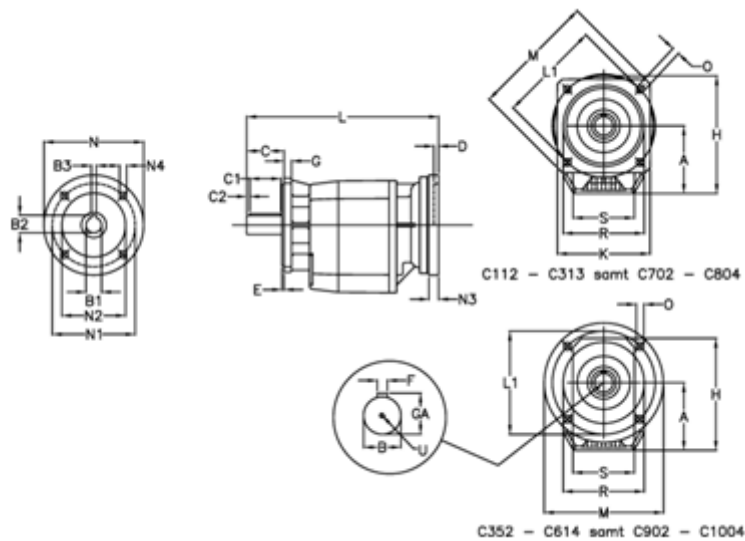

Article number: 40600809742445

Description: Helical gearbox
C803F-97,4-P112B5

Measures

A = 247.0	D = 4.5	L1 = 350	R = 320
B = 80	E = 5	M = 400	S = 300
B1 = 28	F = 22	N = 250	U = M20x42
B2 = 31.3	G = 20	N1 = 215	
B3 = 8	GA = 85.0	N2 = 180	
C = 140	H = 422.0	N3 = 0	
C1 = 110	K = 350	N4 = M12x16	
C2 = 15	L = 543.0	O = 18.0	